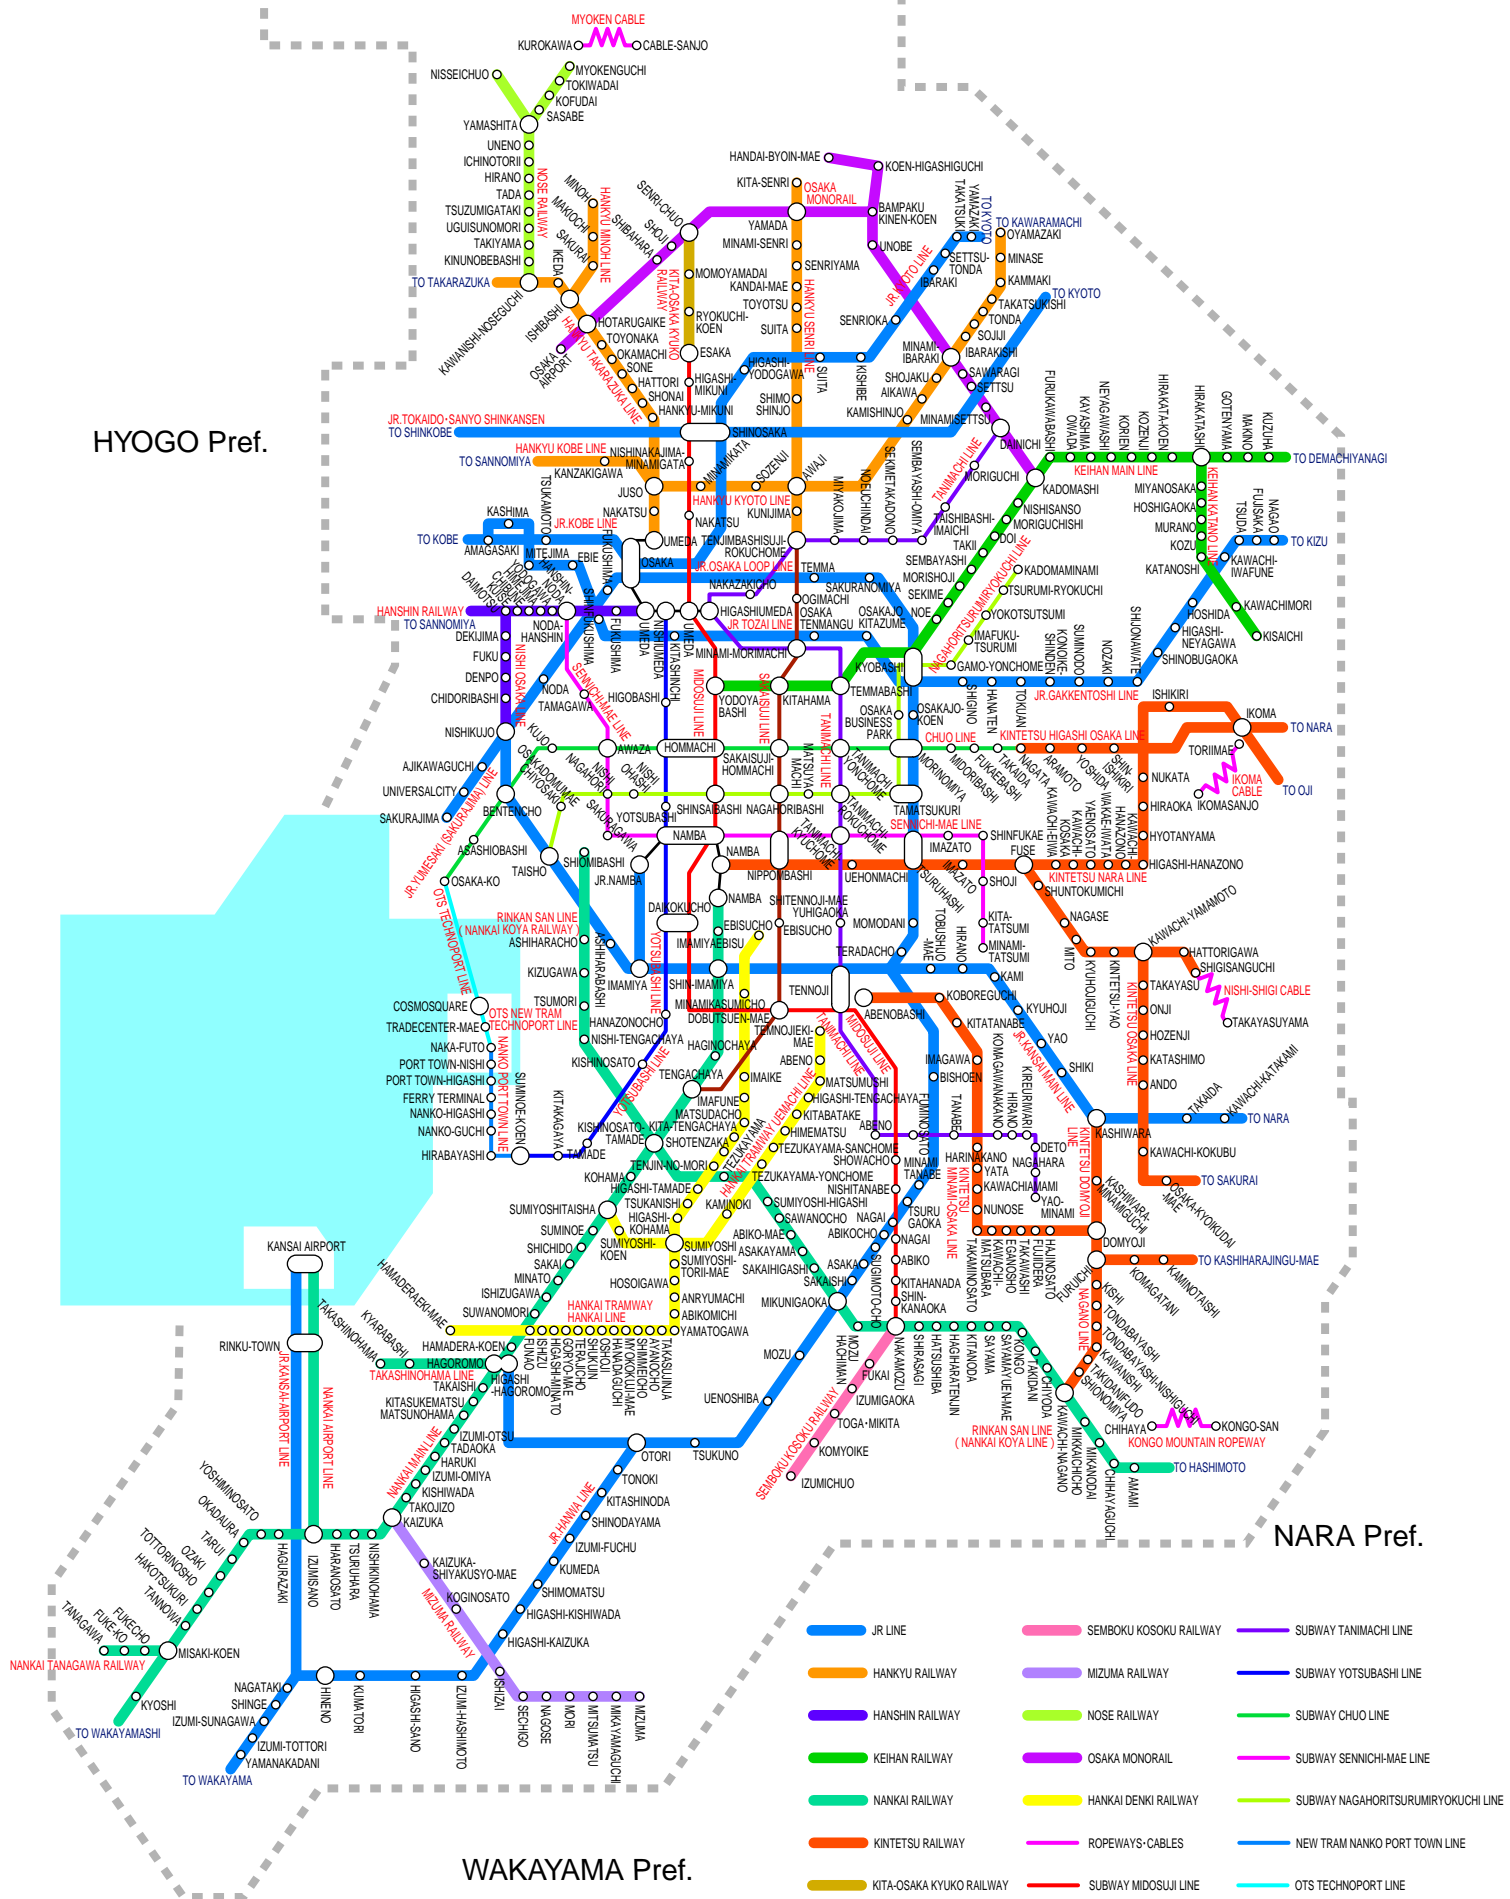

Railway Map in Osaka

HYOGO Pref.

NARA Pref.

WAKAYAMA Pref.

- | | | |
|--|--|--|
| — JR LINE | — SEMBOKU KOSOKU RAILWAY | — SUBWAY TANMACHI LINE |
| — HANKYU RAILWAY | — MIZUMA RAILWAY | — SUBWAY YOTSUBASHI LINE |
| — HANSHIN RAILWAY | — NOSE RAILWAY | — SUBWAY CHUO LINE |
| — KEIHAN RAILWAY | — OSAKA MONORAIL | — SUBWAY SENNICHIMAE LINE |
| — NANKAI RAILWAY | — HANKAI DENKI RAILWAY | — SUBWAY NAGAHORISURUMIYOKUCHI LINE |
| — KINTETSU RAILWAY | — ROPEWAYS-CABLES | — NEW TRAM NANKO PORT TOWN LINE |
| — KITA-OSAKA KYUKO RAILWAY | — SUBWAY MIDOSUJI LINE | — OTS TECHNOPORT LINE |